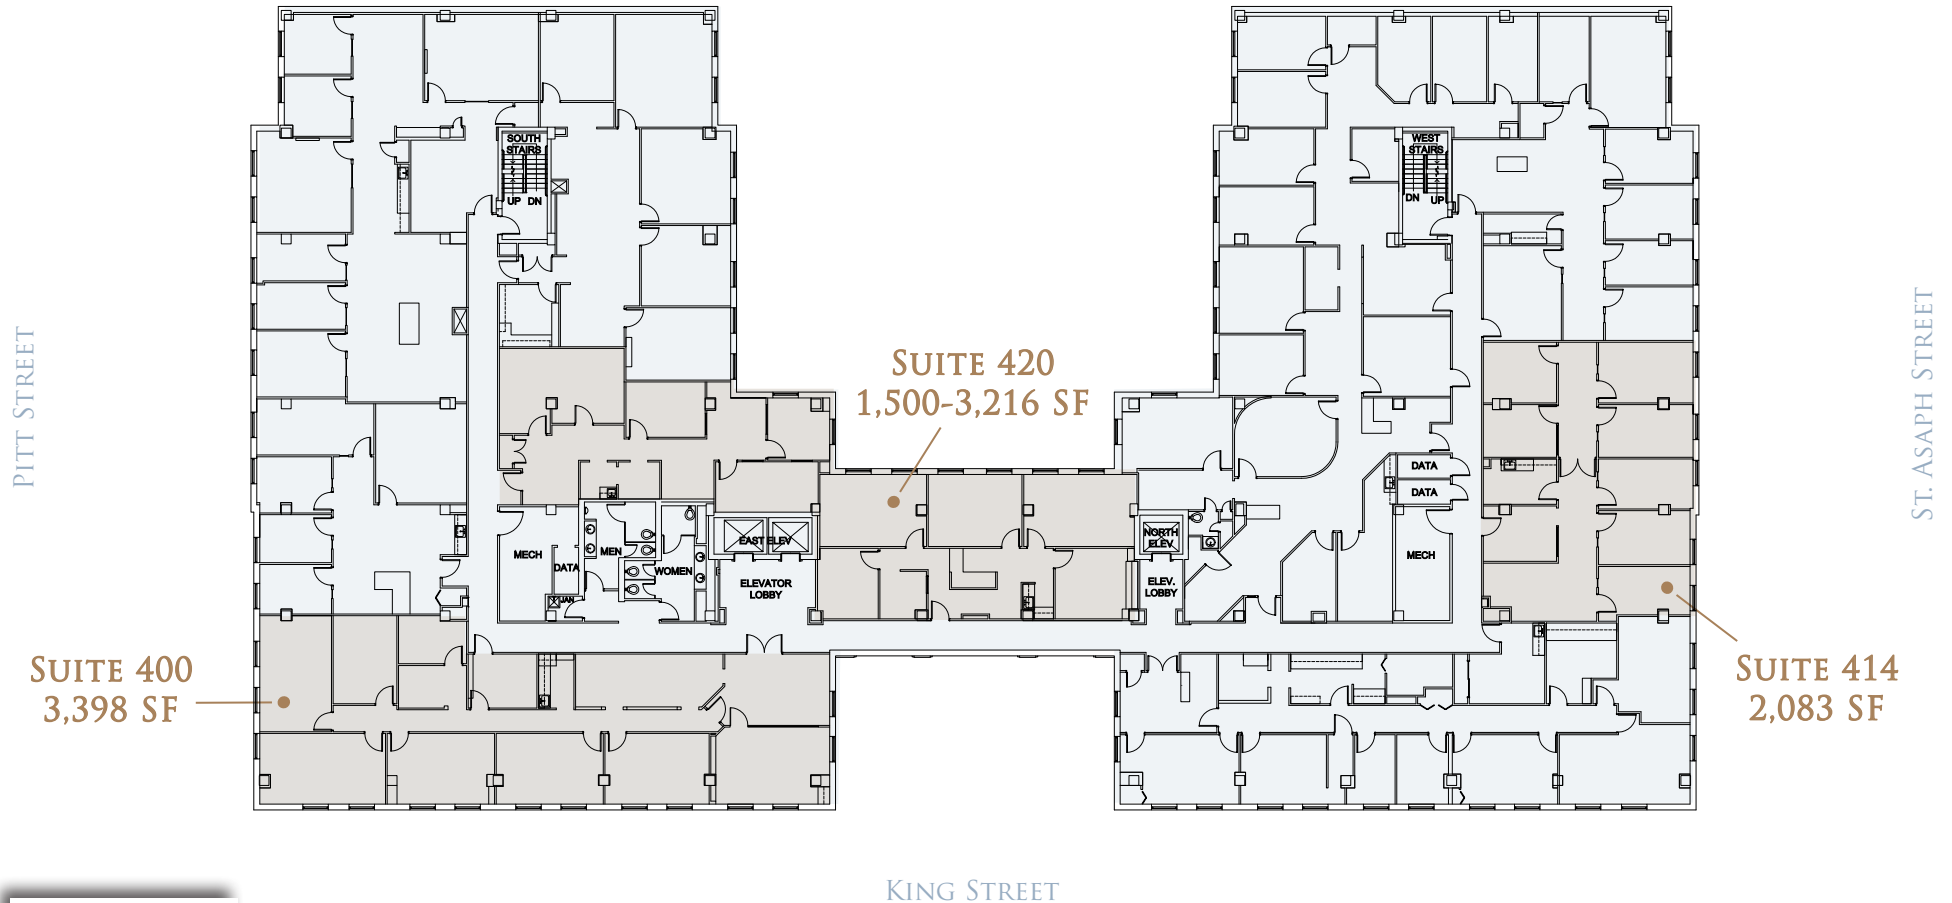

FOURTH FLOOR

SUITE 400 | 3,398 SF
SUITE 414 | 2,083 SF
SUITE 420 | 1,500 - 3,216 SF

COURTHOUSE SQUARE

510 & 526 KING STREET
ALEXANDRIA, VA

ALEXANDRIA COURTHOUSE

SCAN
FOR PROPERTY DETAILS

LEASING: 703.925.5213
LEASING@CAMBRIDGEUS.COM

Knowledge
Perseverance
Integrity

Cambridge
Property Group LLC