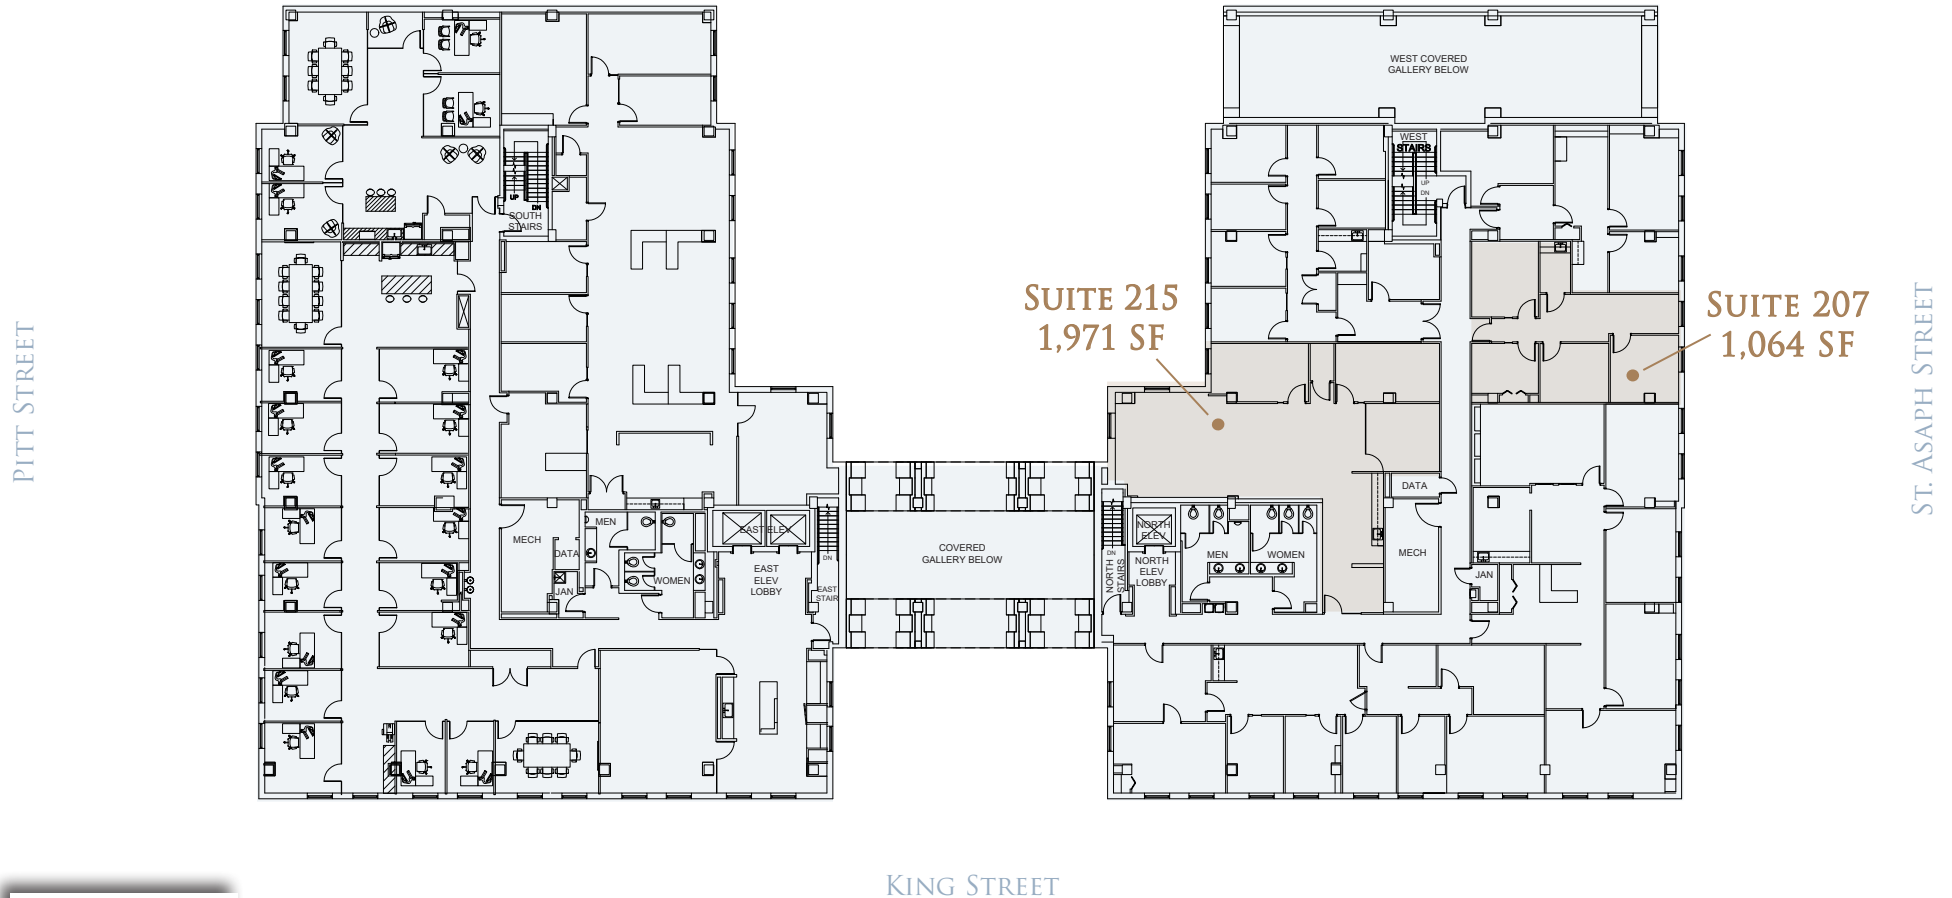

SECOND FLOOR

SUITE 207 | 1,064 SF

SUITE 215 | 1,971 SF

COURTHOUSE SQUARE

510 & 526 KING STREET
ALEXANDRIA, VA

ALEXANDRIA COURTHOUSE

PITT STREET

ST. ASAPH STREET

KING STREET

SUITE 215
1,971 SF

SUITE 207
1,064 SF

SCAN
FOR PROPERTY DETAILS

LEASING: 703.925.5213
LEASING@CAMBRIDGEUS.COM

Knowledge
Perseverance
Integrity
Cambridge
Property Group LLC

THIRD FLOOR

SUITE 313 | 2,892 SF

SUITE 340 | 2,169 SF

COURTHOUSE SQUARE

510 & 526 KING STREET
ALEXANDRIA, VA

ALEXANDRIA COURTHOUSE

PITT STREET

ST. ASAPH STREET

KING STREET

SCAN
FOR PROPERTY DETAILS