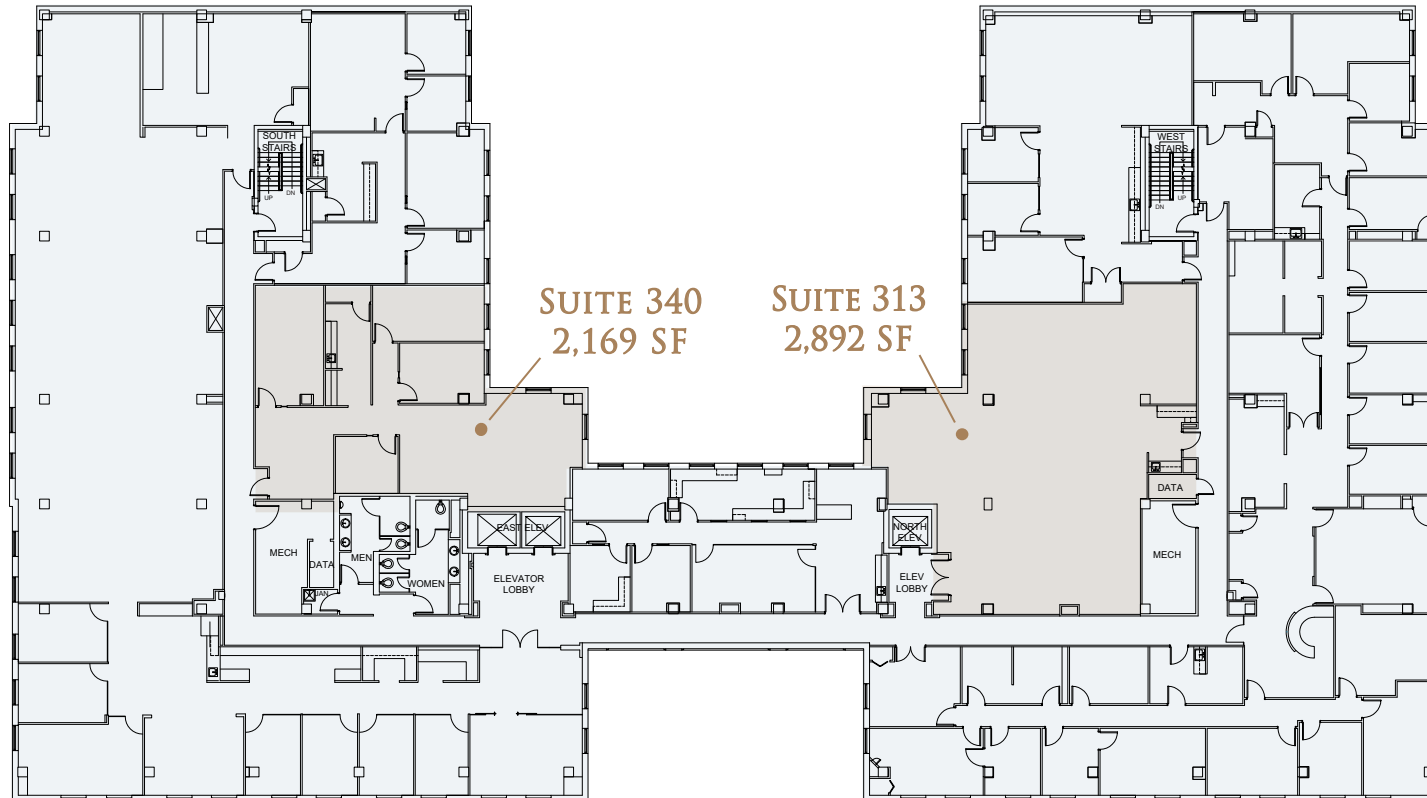

SECOND FLOOR

SUITE 207 | 1,064 SF

SUITE 215 | 1,971 SF

COURTHOUSE SQUARE

510 & 526 KING STREET
ALEXANDRIA, VA

ALEXANDRIA COURTHOUSE

PITT STREET

ST. ASAPH STREET

KING STREET

SUITE 215
1,971 SF

SUITE 207
1,064 SF

SCAN
FOR PROPERTY DETAILS

LEASING: 703.925.5213
LEASING@CAMBRIDGEUS.COM

Knowledge
Perseverance
Integrity
Cambridge
Property Group LLC

THIRD FLOOR

SUITE 313 | 2,892 SF

SUITE 340 | 2,169 SF

COURTHOUSE SQUARE

510 & 526 KING STREET
ALEXANDRIA, VA

ALEXANDRIA COURTHOUSE

PITT STREET

ST. ASAPH STREET

KING STREET

SCAN
FOR PROPERTY DETAILS