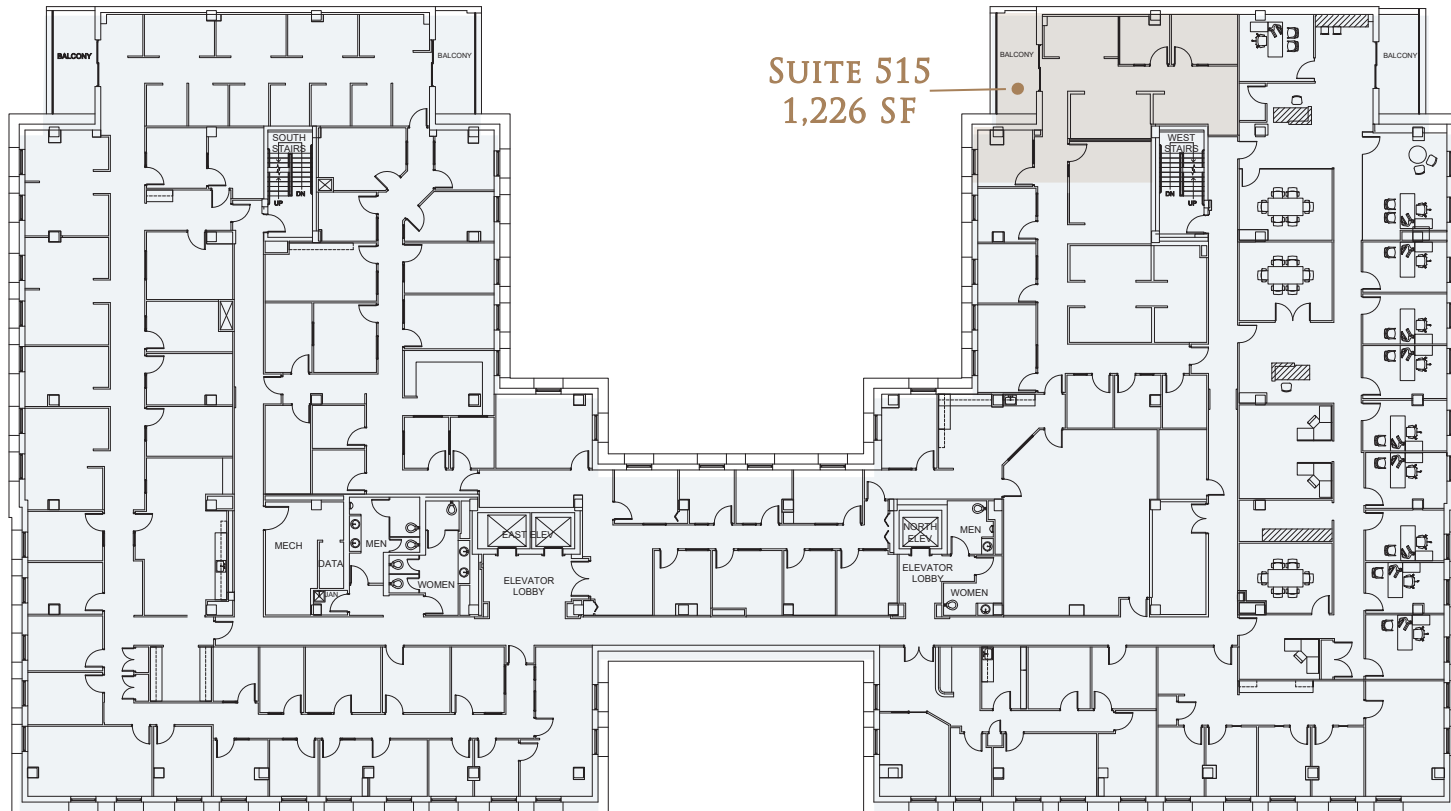

SECOND FLOOR

SUITE 207 | 1,064 SF

SUITE 215 | 1,971 SF

COURTHOUSE SQUARE

510 & 526 KING STREET
ALEXANDRIA, VA

ALEXANDRIA COURTHOUSE

PITT STREET

ST. ASAPH STREET

SUITE 340 | 2,169 SF

COURTHOUSE SQUARE

510 & 526 KING STREET
ALEXANDRIA, VA

ALEXANDRIA COURTHOUSE

PITT STREET

ST. ASAPH STREET

KING STREET

SCAN
FOR PROPERTY DETAILS

COURTHOUSE SQUARE

510 & 526 KING STREET
ALEXANDRIA, VA

ALEXANDRIA COURTHOUSE

PITT STREET

SUITE 515
1,226 SF

ST. ASAPH STREET

KING STREET

SCAN
FOR PROPERTY DETAILS