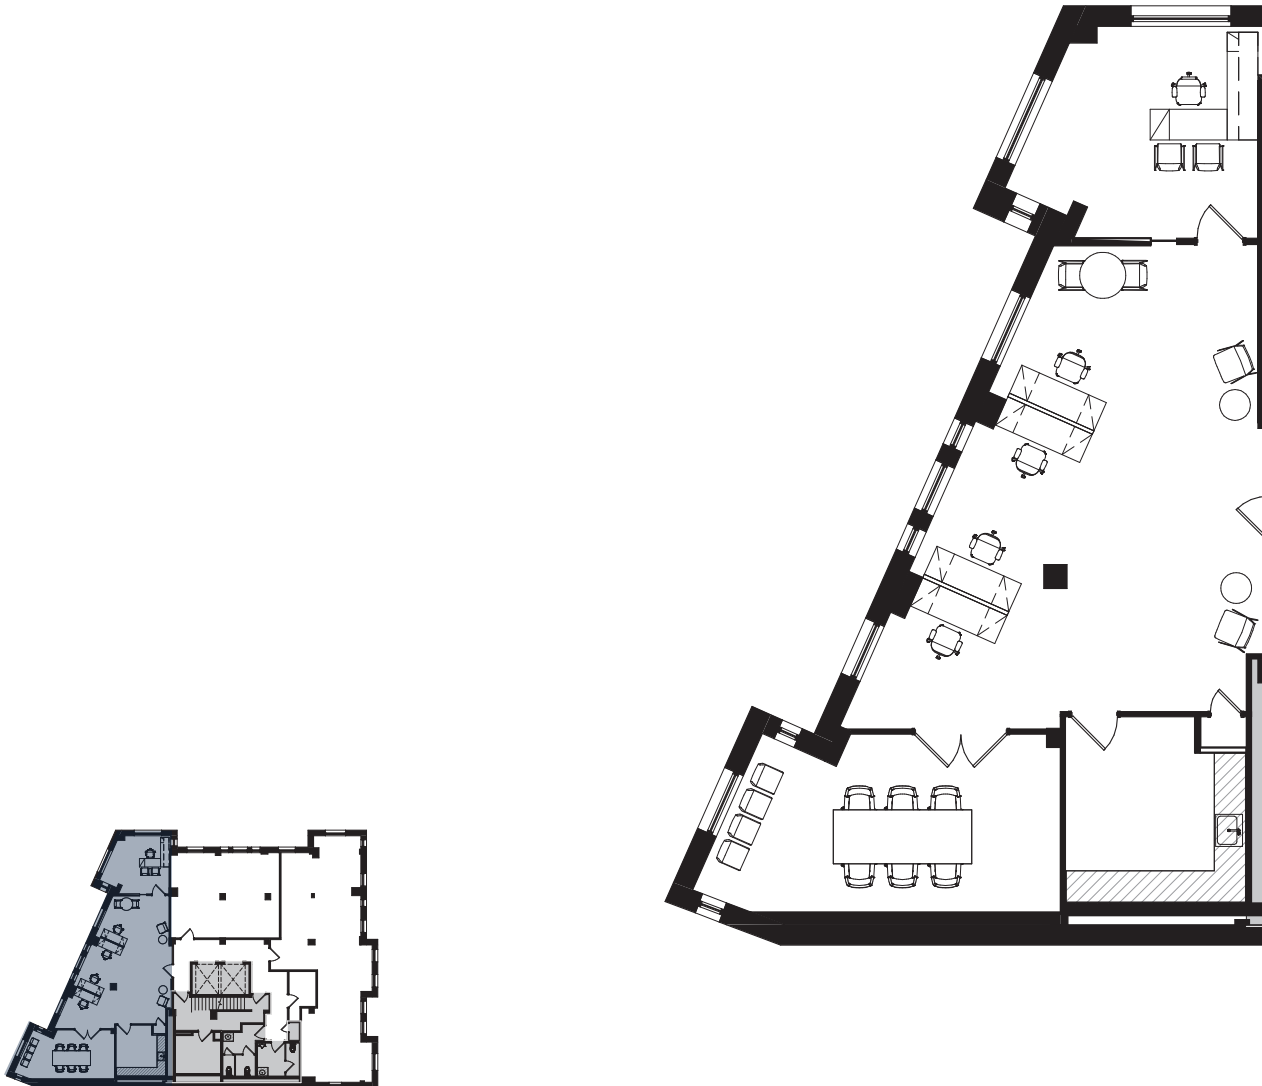

1029

VERMONT AVENUE NW
WASHINGTON, DC

6th Floor | Spec Suite 600
1,663 SF

Knowledge
Perseverance
Integrity

Cambridge
Property Group LLC

1029

VERMONT AVENUE NW
WASHINGTON, DC

7th Floor | Suite 700/720
817 – 3,849 SF

1029
VERMONT AVENUE NW
WASHINGTON, DC

8th Floor | Spec Suite 800/840
1,066 SF

Knowledge
Perseverance
Integrity

Cambridge
Property Group LLC

1029
VERMONT AVENUE NW
WASHINGTON, DC

10th Floor | Spec Suite 1000
3,849 SF