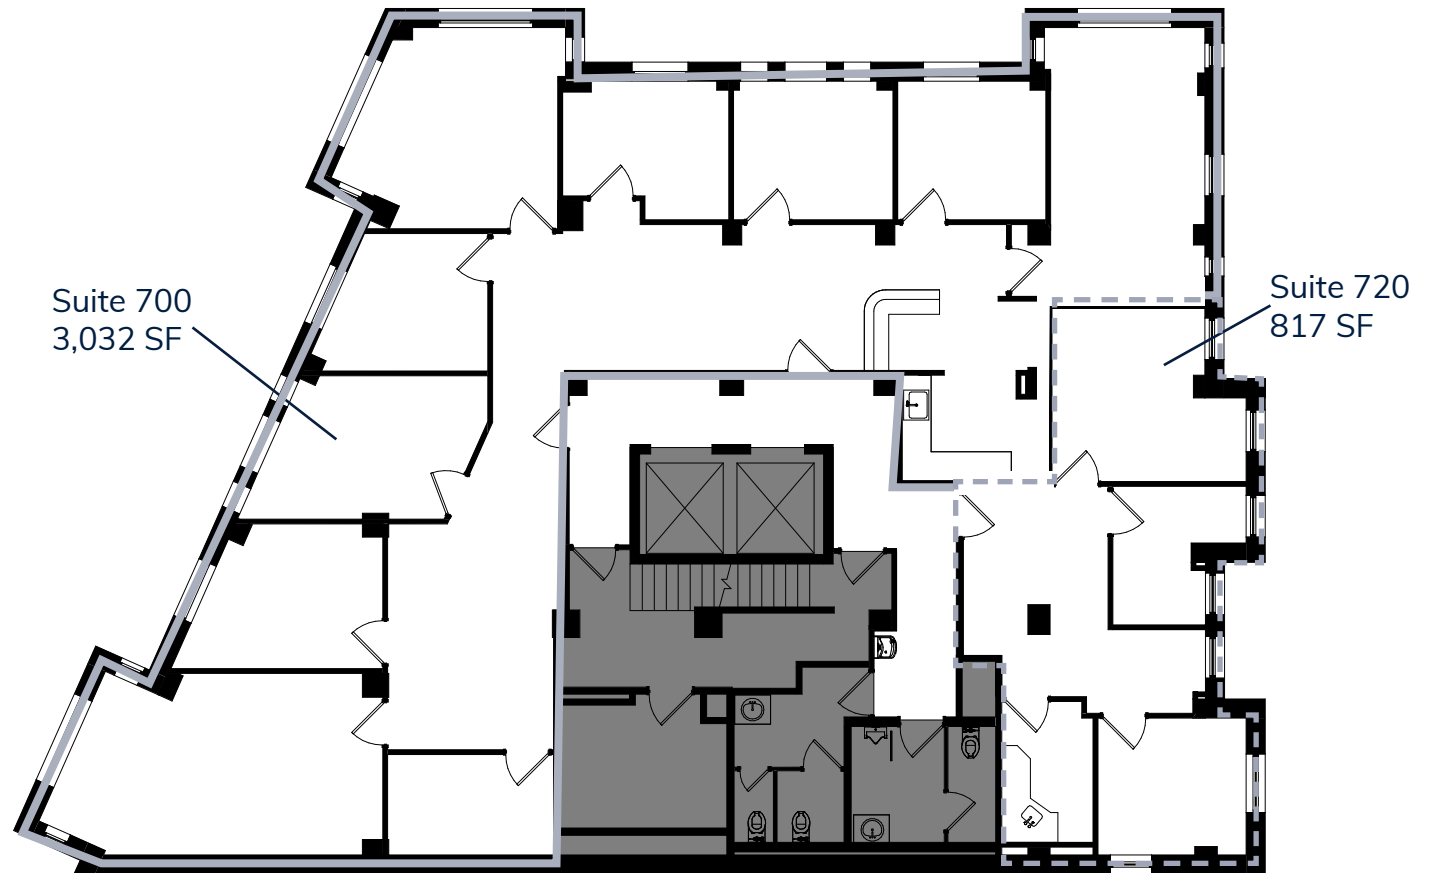

1029

VERMONT AVENUE NW
WASHINGTON, DC

6th Floor | Spec Suite 600
1,663 SF

Knowledge
Perseverance
Integrity

Cambridge
Property Group LLC

1029

VERMONT AVENUE NW
WASHINGTON, DC

7th Floor | Suite 700/720
817 – 3,849 SF

1029
VERMONT AVENUE NW
WASHINGTON, DC

8th Floor | Spec Suite 800/840
1,066 SF

Knowledge
Perseverance
Integrity

Cambridge
Property Group LLC

1029
VERMONT AVENUE NW
WASHINGTON, DC

10th Floor | Spec Suite 1000
3,849 SF