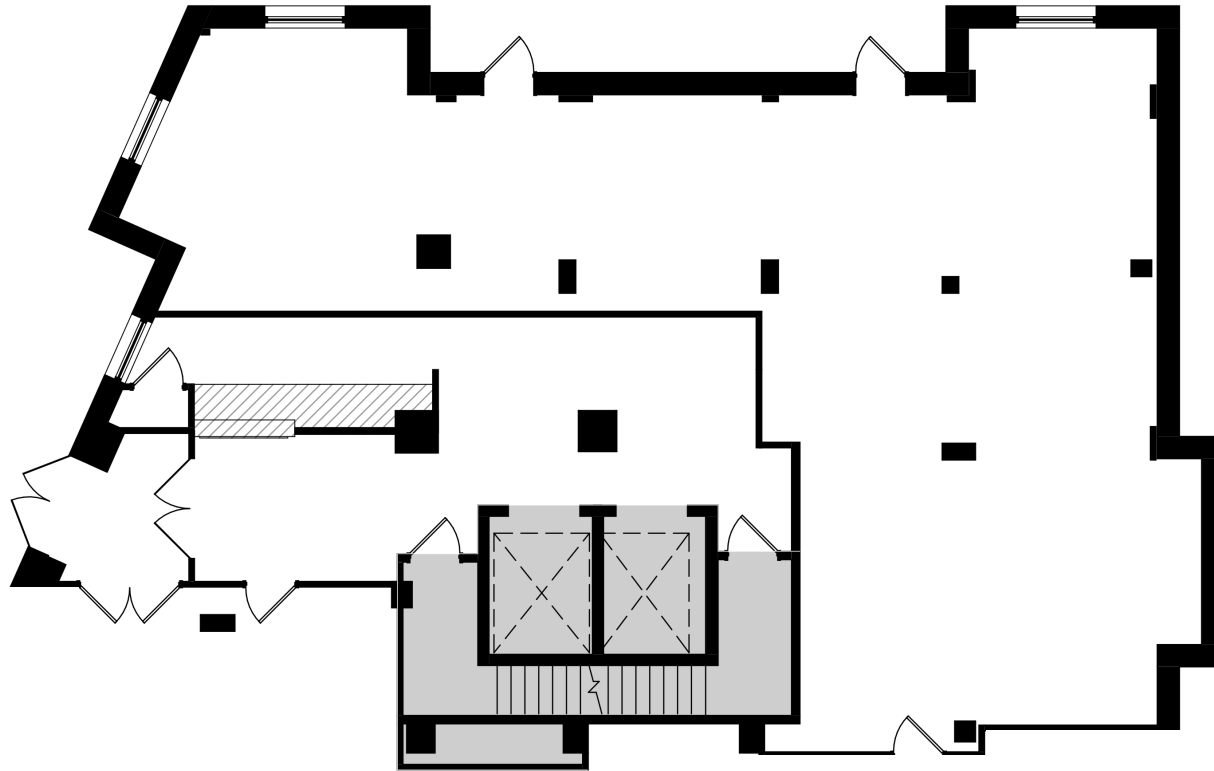

1029
VERMONT AVENUE NW
WASHINGTON, DC

1st Floor | Suite 10A
1,495 SF

Knowledge
Perseverance
Integrity

Cambridge
Property Group LLC