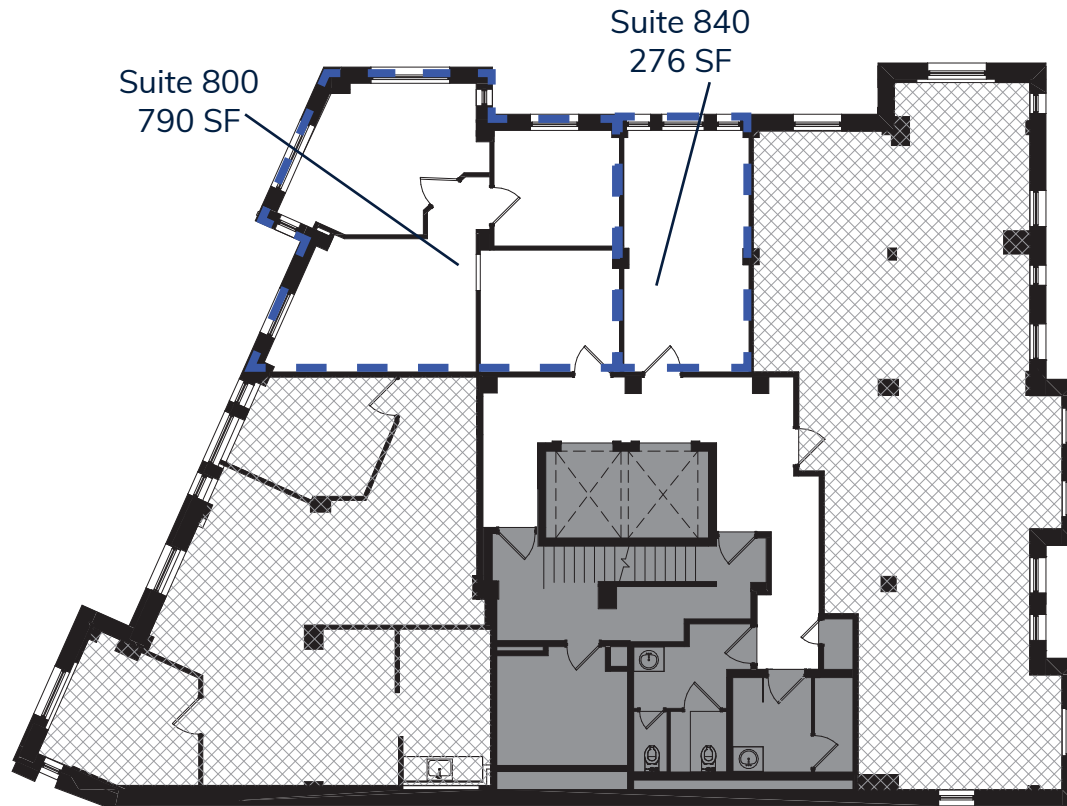

1029

VERMONT AVENUE NW
WASHINGTON, DC

6th Floor | Spec Suite 600
1,663 SF

Knowledge
Perseverance
Integrity

Cambridge
Property Group LLC

1029

VERMONT AVENUE NW
WASHINGTON, DC

7th Floor | Suite 700/720
817 – 3,849 SF

1029
VERMONT AVENUE NW
WASHINGTON, DC

8th Floor | Spec Suite 800/840
1,066 SF

Knowledge
Perseverance
Integrity

Cambridge
Property Group LLC

1029
VERMONT AVENUE NW
WASHINGTON, DC

10th Floor | Spec Suite 1000
3,849 SF