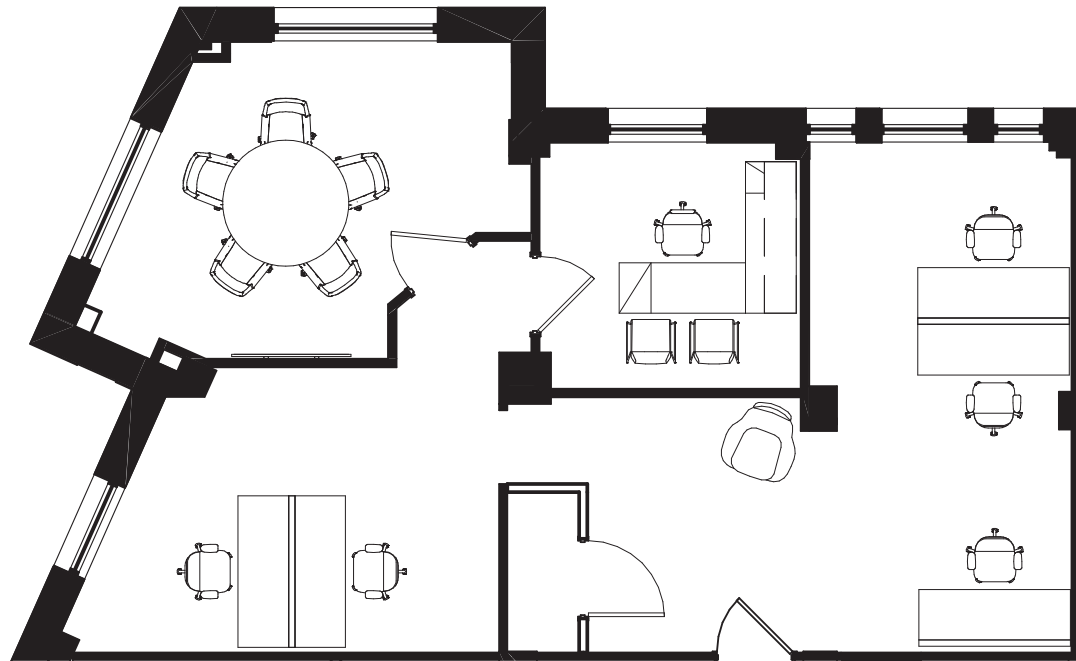

1029

VERMONT AVENUE NW
WASHINGTON, DC

6th Floor | Spec Suite 600
1,663 SF

Knowledge
Perseverance
Integrity

Cambridge
Property Group LLC

1029

VERMONT AVENUE NW
WASHINGTON, DC

7th Floor | Suite 700/720
817 – 3,849 SF

1029
VERMONT AVENUE NW
WASHINGTON, DC

8th Floor | Spec Suite 800/840
1,066 SF

Knowledge
Perseverance
Integrity

Cambridge
Property Group LLC

1029
VERMONT AVENUE NW
WASHINGTON, DC

10th Floor | Spec Suite 1000
3,849 SF