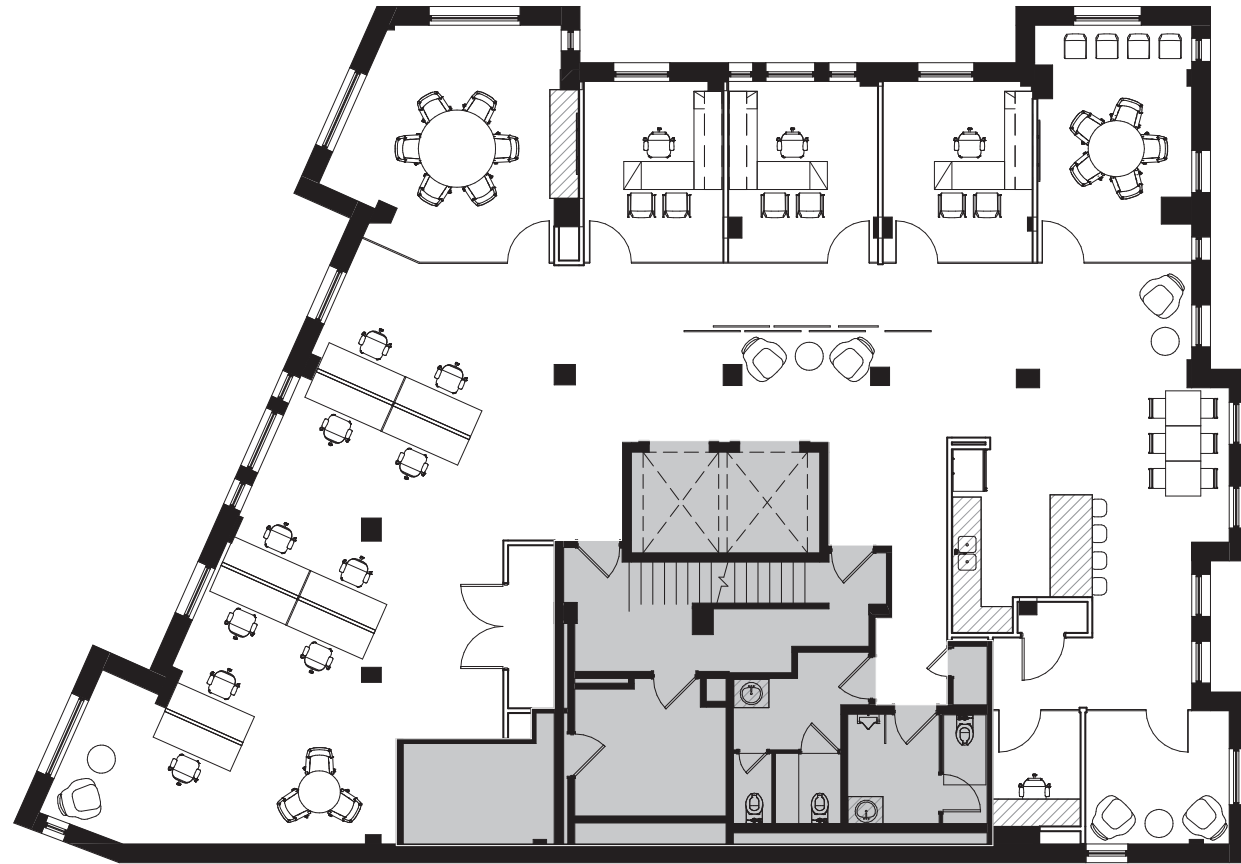

1029

VERMONT AVENUE NW
WASHINGTON, DC

6th Floor | Spec Suite 600
1,663 SF

Knowledge
Perseverance
Integrity

Cambridge
Property Group LLC

1029

VERMONT AVENUE NW
WASHINGTON, DC

7th Floor | Suite 700/720
817 – 3,849 SF

1029
VERMONT AVENUE NW
WASHINGTON, DC

8th Floor | Spec Suite 800/840
1,066 SF

Knowledge
Perseverance
Integrity

Cambridge
Property Group LLC

1029
VERMONT AVENUE NW
WASHINGTON, DC

10th Floor | Spec Suite 1000
3,849 SF